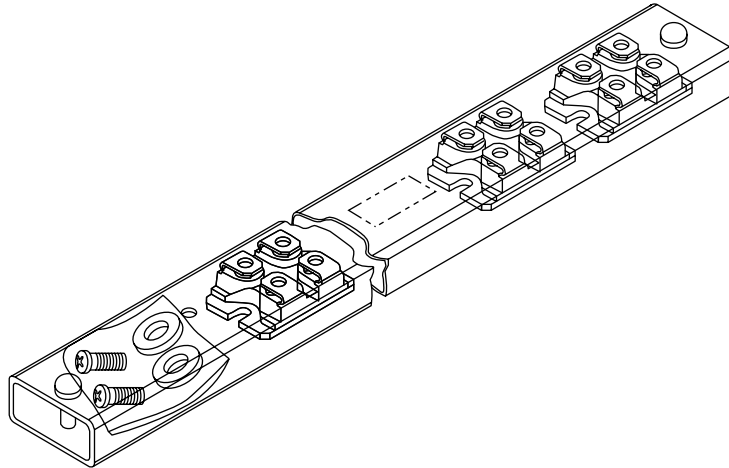

SOT-227

PACKAGING INFORMATION

Tube

Quantities per tube is 10
M4 screw and washer included